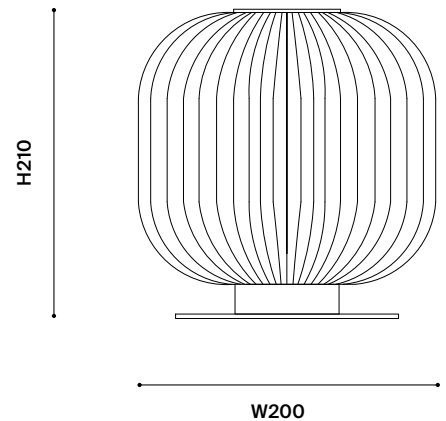

E. Navy Blue
F. Sage
G. Mustard
H. Charcoal Grey

2. LOWER BASE*

A. Marble
B. Powdercoated Steel

C. Terrazzo
D. Travertine

DIMENSIONS (MM)

OVERALL
L200 × W200 × H210

BASE
D200 X H3

SHADE
D200