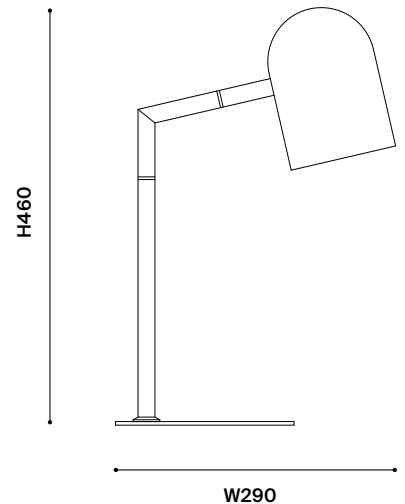

2. LOWER BASE*

A. Marble
B. Metal

C. Terrazzo
D. Travertine

DIMENSIONS (MM)

OVERALL
L200 × W290 × H460

BASE
L200 X W200 X H400

SHADE
D120 × H170

CARE