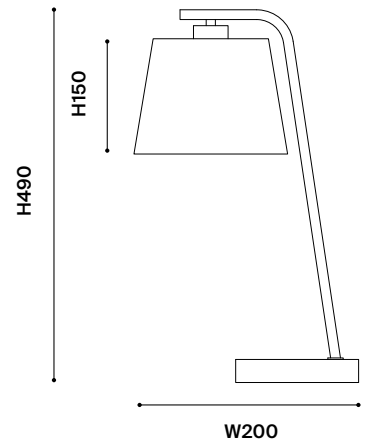

BULB TYPE
E27 60W Max

BULB INCLUDED Y ○ N ●

VOLTAGE
240

SWITCH
Cordline On/Off Switch

FRAME FINISH
White Powdercoat

CUSTOMISABLE

Y ● N ○

1. BASE°

OVERALL
L290 × W200 × H490

BASE
D160 X H490

SHADE
TD150 × BD200 × H150

CARE

Before cleaning, light fittings must be turned off and unplugged from power source. For lamp shades, dust with a dry, soft cloth. For lamp bases, use a lightly damp cloth and gently wipe marks until clean. Dry thoroughly before plugging back into power source.