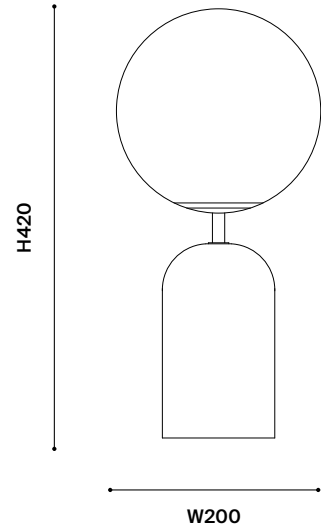

CARE

Before cleaning, light fittings must be turned off and unplugged from power source. For lamp shades, dust with a dry, soft cloth. For lamp bases, use a lightly damp cloth and gently wipe marks until clean. Dry thoroughly before plugging back into power source.

WEIGHT
4KG

COMMERICAL WARRANTY
12 months

ASSEMBLY

Minimal assembly required. Instructions provided.

Y●N○

MAYFIELD LIGHTING ©

LOCATE
22 Viewtech PL, Rowville
Victoria, AUS 3178

CONNECT
+61 (3) 9755 7244
mayfieldlighting.com.au

ENQUIRE
sales@mayfieldlighting.com.au
[Enquiry Form](#)