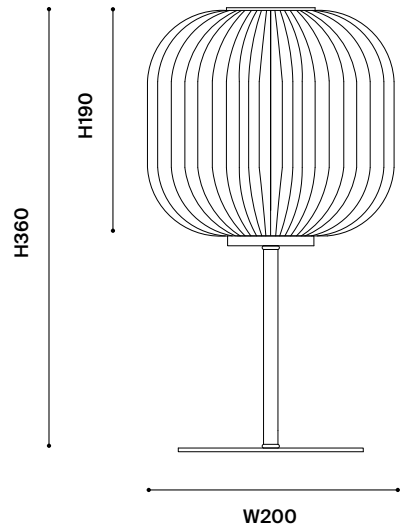

BULB INCLUDED Y○N●

VOLTAGE
240

SWITCH
Cordline On/Off

CUSTOMISABLE

*Minimum order quantity required. Quantity subject to design.

Y●N○

1. UPPER BASE*
Material / Finish Options

- A. Satin Brass
- B. Black
- C. White
- D. Bone

- E. Navy Blue
- F. Sage
- G. Mustard
- H. Charcoal Grey

2. LOWER BASE*

- A. Marble
- B. Powdercoated Steel

- C. Terrazzo
- D. Travertine

DIMENSIONS (MM)

OVERALL
L200 × W200 × H360

BASE
D150 X H170

SHADE
D200 × H190