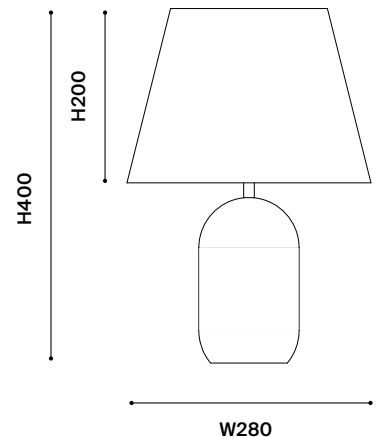

DIMENSIONS (MM)

OVERALL
L280 × W280 × H400

BASE
D110 × H200

SHADE
TD180 × BD280 × H200

CARE

Before cleaning, light fittings must be turned off and unplugged from power source. For lamp shades, dust with a dry, soft cloth. For lamp bases, use a lightly damp cloth and gently wipe marks until clean. Dry thoroughly before plugging back into power source.