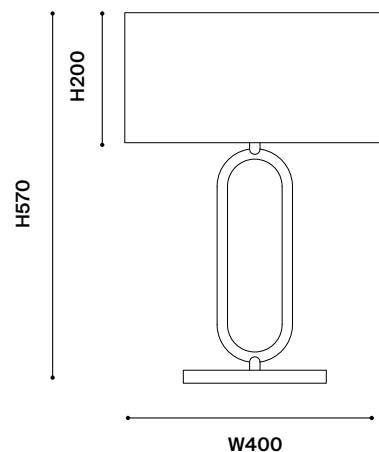

2. FABRIC
30+ standard fabrics available, or supply your own. [View online.](#)

DIMENSIONS (MM)

OVERALL
L400 × W155 × H570

BASE
L220 × W120 × H360

SHADE
L400 × W155 × H200

CARE
Before cleaning, light fittings must be turned off and unplugged from power source. For lamp shades, dust with a dry, soft cloth. For lamp bases, use a lightly damp cloth and gently wipe marks until clean. Dry thoroughly before plugging back into power source.

WEIGHT
4KG

COMMERICAL WARRANTY
12 months

ASSEMBLY Y ● N ○
Minimal assembly required. Instructions provided.

MAYFIELD LIGHTING ©

LOCATE
22 Viewtech PL, Rowville
Victoria, AUS 3178

CONNECT
+61 (3) 9755 7244
mayfieldlighting.com.au