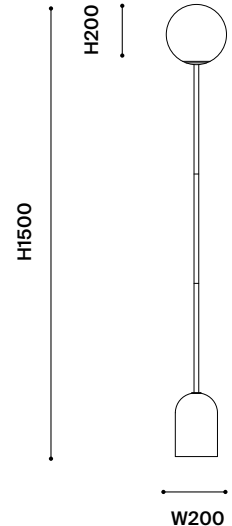

SKU 1403

SOREN FLOOR LAMP

READY TO PURCHASE

Available in standard finishes as pictured.

Y ● N ○

BASE
Travertine
Brass

BULB TYPE
E27 60W Max

BULB INCLUDED Y ● N ●

SHADE
White Frosted Glass

VOLTAGE
240

SWITCH
Cordline Footswitch

CUSTOMISABLE

*Minimum order quantity required. Quantity subject to design.

Y ● N ○

1. BASE°
Material / Finish Options

A. Satin Brass
B. Black
C. White
D. Bone

E. Navy Blue
F. Sage
G. Mustard
H. Charcoal Grey

2. FABRIC
30+ standard fabrics available, or supply your own. [View online.](#)

DIMENSIONS (MM)

OVERALL
L200 × W200 × H1500

BASE
D150 × H300

SHADE
D200

CARE

Before cleaning, light fittings must be turned off and unplugged from power source. For lamp shades, dust with a dry, soft cloth. For lamp bases, use a lightly damp cloth and gently wipe marks until clean. Dry thoroughly before plugging back into power source.

WEIGHT
8KG

COMMERICAL WARRANTY
12 months

ASSEMBLY

Minimal assembly required. Instructions provided.

Y ● N ○

MAYFIELD LIGHTING ©

LOCATE
22 Viewtech PL, Rowville
Victoria, AUS 3178

CONNECT
+61 (3) 9755 7244
mayfieldlighting.com.au