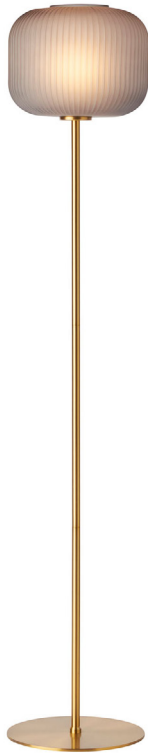

SKU 1391

LEONE FLOOR LAMP

READY TO PURCHASE

Available in standard finishes as pictured.

Y●N○

BASE
Satin Brass

BULB TYPE
E27 25W Max

SHADE
Grey Pleated Frosted Glass

BULB INCLUDED Y○N●

VOLTAGE
240

SWITCH
Cordline Footswitch

CUSTOMISABLE

*Minimum order quantity required. Quantity subject to design.

Y●N○

1. UPPER BASE* Material / Finish Options

- A. Satin Brass
- B. Black
- C. White
- D. Bone

- E. Navy Blue
- F. Sage
- G. Mustard
- H. Charcoal Grey

2. LOWER BASE*

- A. Marble
- B. Powdercoated Steel

- C. Terrazzo
- D. Travertine

DIMENSIONS (MM)

OVERALL
L300 × W300 × H1570

BASE
D300 X H6

SHADE
D300