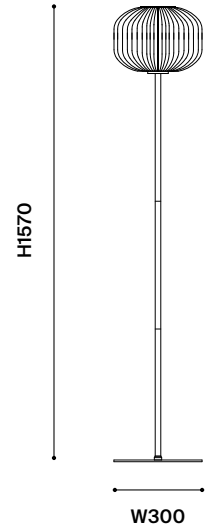

SKU 1391

LEONE FLOOR LAMP

READY TO PURCHASE

Available in standard finishes as pictured.

Y●N○

BASE
Satin Brass

BULB TYPE
E27 25W Max

SHADE
Grey Pleated Frosted Glass

BULB INCLUDED Y○N●

VOLTAGE
240

SWITCH
Cordline Footswitch

CUSTOMISABLE

*Minimum order quantity required. Quantity subject to design.

Y●N○

1. UPPER BASE* Material / Finish Options

- A. Satin Brass
- B. Black
- C. White
- D. Bone

- E. Navy Blue
- F. Sage
- G. Mustard
- H. Charcoal Grey

2. LOWER BASE*

- A. Marble
- B. Powdercoated Steel

- C. Terrazzo
- D. Travertine

DIMENSIONS (MM)

OVERALL
L300 × W300 × H1570

BASE
D300 X H6

SHADE
D300