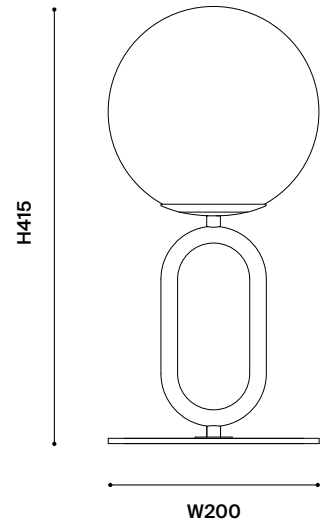

DIMENSIONS (MM)

OVERALL
L200 × W200 × H415

BASE
D200 × H225

SHADE
D200

CARE

Before cleaning, light fittings must be turned off and unplugged from power source. For lamp shades, dust with a dry, soft cloth. For lamp bases, use a lightly damp cloth and gently wipe marks until clean. Dry thoroughly before plugging back into power source.

WEIGHT
6KG

COMMERICAL WARRANTY
12 months

ASSEMBLY

Minimal assembly required. Instructions provided.

Y ● N ○

MAYFIELD LIGHTING ©

LOCATE
22 Viewtech PL, Rowville
Victoria, AUS 3178

CONNECT
+61 (3) 9755 7244
mayfieldlighting.com.au

ENQUIRE
sales@mayfieldlighting.com.au
[Enquiry Form](#)