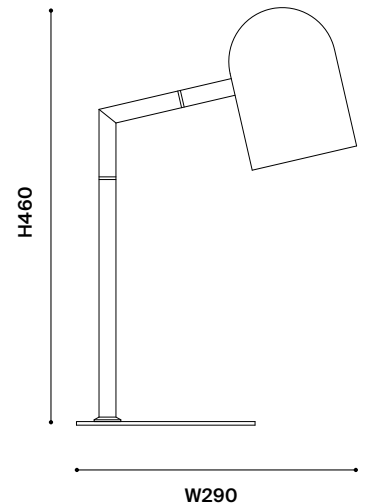

2. LOWER BASE*

A. Marble
B. Metal

C. Terrazzo
D. Travertine

DIMENSIONS (MM)

OVERALL
L200 × W290 × H460

BASE
L200 X W200 X H400

SHADE
D120 × H170

CARE